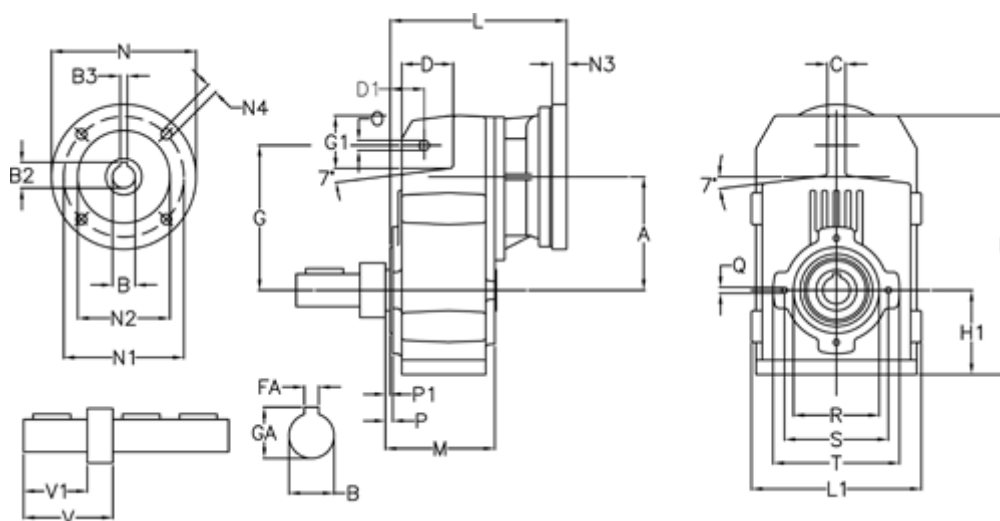

Article number: 29560202021220
 Description: Shaft mounted gear
 A202R-20,2-P63B5

Measures

A = 125.00	FA = 8	M = 120.0	Q = M8x15
B = 30	G = 160	N = 140	R = 95
B1 = 11	G1 = 58.0	N1 = 115	S = 115
B2 = 12.8	GA = 33.0	N2 = 95	T = 140
B3 = 4	H = 286.0	N4 = M8x19	V = 96.0
C = 20	H1 = 92.5	O = 11	V1 = 60
D = 57.0	L = 197.5	P = 5.0	
D1 = 40.0	L1 = 188	P1 = 3.0	